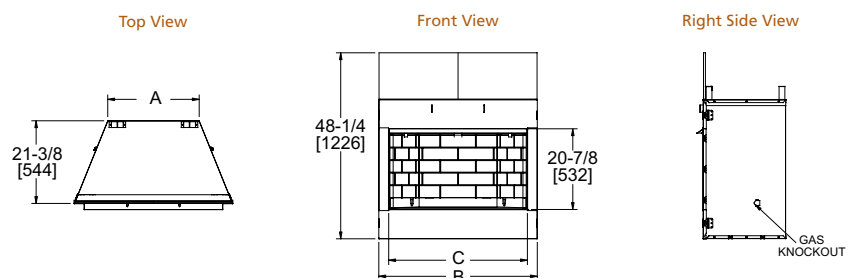

Model	Front Width		Back Width		Height		Depth		Viewing Area	BTU/Hour Input
	Unit	Framing	Unit	Framing	Unit	Framing	Unit	Framing		
Villa Gas 36"	41" [1041]	42" [1067]	23-3/4" [603]	42" [1067]	39-1/2" [1003]	39-3/4" [1010]	21-3/8" [544]	21-1/2" [546]	36" x 20-7/8" [914 x 532]	40,000 (NG), 40,000 (LP)
Villa Gas 42"	47" [1194]	48" [1219]	29-3/4" [756]	48" [1219]	39-1/2" [1003]	39-3/4" [1010]	21-3/8" [544]	21-1/2" [546]	42" x 20-7/8" [1067 x 532]	42,000 (NG), 42,000 (LP)

Drawings to the right represent the 36" and 42" combined.

SIZE	A	B	C
Villa Gas 36"	23-3/4" [603]	41-1/8" [1045]	36" [914]
Villa Gas 42"	29-3/4" [756]	47-1/8" [1197]	42" [1067]