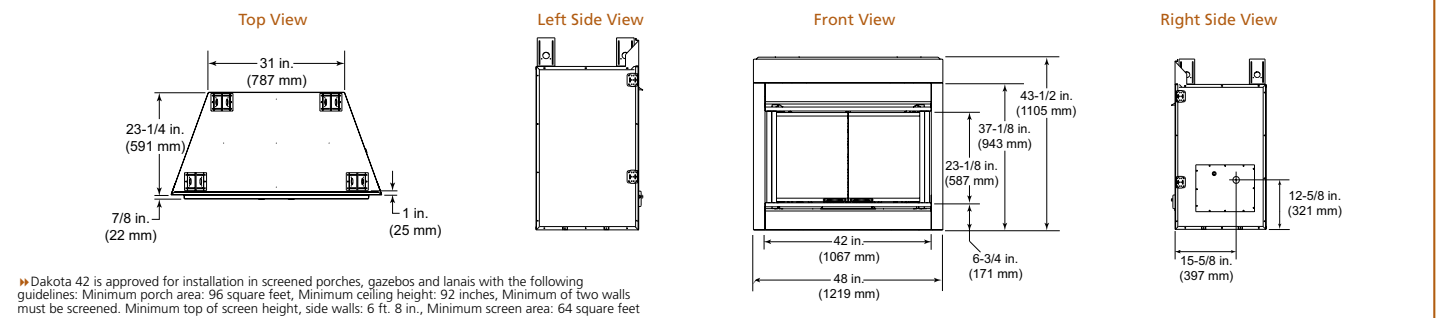

Model	Front Width		Back Width		Height		Depth		Viewing Area	BTU/Hour Input
	Unit	Framing	Unit	Framing	Unit	Framing	Unit	Framing		
Dakota	48" [1219]	49" [1245]	31" [787]	49" [1246]	43-1/2" [1105]	43-7/8" [1114]	23-1/4" [591]	24-1/8" [613]	26-13/16" x 42-1/2" [681 x 1080]	60,000 (NG), 53,000 (LP)