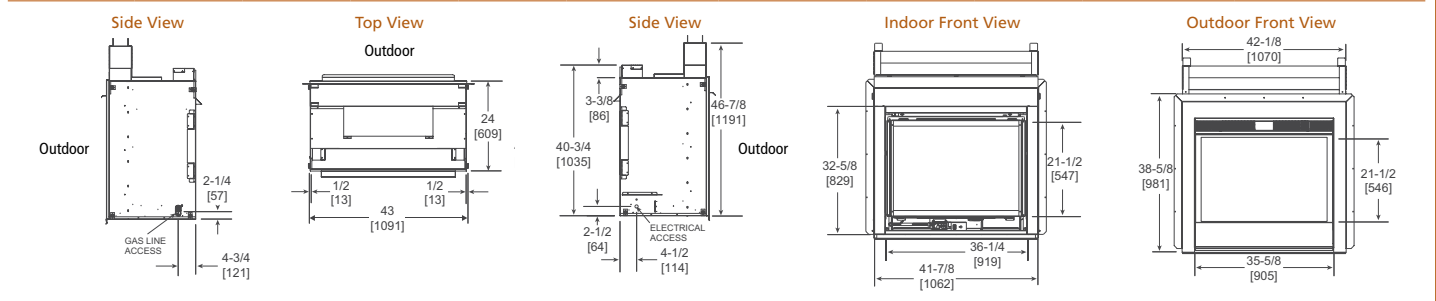

Model	Front Width		Back Width		Height		Depth		Glass Size	BTU/Hour Input
	Unit	Framing	Unit	Framing	Unit	Framing	Unit	Framing		
Twilight-II	43" [1091]	44" [1118]	43" [1091]	44" [1118]	In: 40-3/4" [1035] Out: 46-7/8" [1191]	In: 41-1/4" [1048] Out: 47-5/8" [1210]	24" [609]	23" [584]	35-5/8" x 21-1/2" [905 x 546]	38,000 (NG), 37,000 (LP)
Twilight Modern	43" [1091]	44" [1118]	43" [1091]	44" [1118]	In: 40-3/4" [1035] Out: 46-7/8" [1191]	In: 41-1/4" [1048] Out: 47-5/8" [1210]	24" [609]	23" [584]	35-5/8" x 21-1/2" [905 x 546]	38,000 (NG), 37,000 (LP)