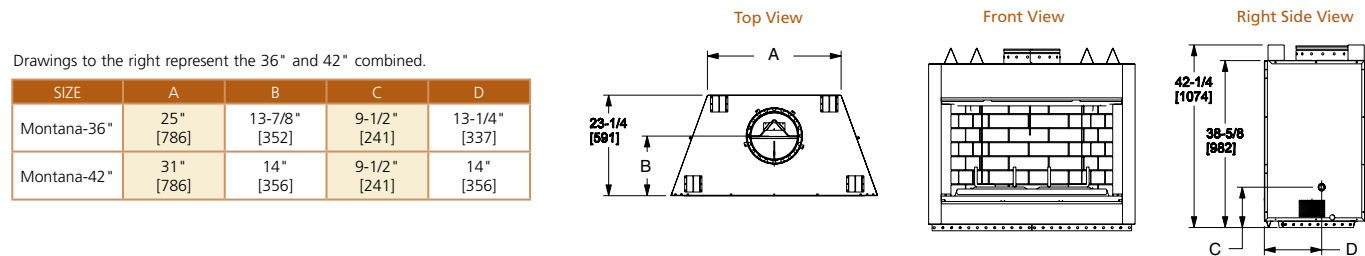

Model	Front Width		Back Width		Height		Depth		Viewing Area	BTU/Hour Input
	Unit	Framing	Unit	Framing	Unit	Framing	Unit	Framing		
Dakota	48" [1219]	49" [1245]	31" [787]	49" [1246]	43-1/2" [1105]	43-7/8" [1114]	23-1/4" [591]	24-1/8" [613]	26-13/16" x 42-1/2" [681 x 1080]	60,000 (NG), 53,000 (LP)

Drawings to the right represent the 36" and 42" combined.

SIZE	A	B	C
Villa Gas 36"	23-3/4" [603]	41-1/8" [1045]	36" [914]
Villa Gas 42"	29-3/4" [756]	47-1/8" [1197]	42" [1067]

Model	Front Width		Back Width		Height		Depth		Viewing Area
	Unit	Framing	Unit	Framing	Unit	Framing	Unit	Framing	
Castlewood-42"	52-7/8" [1343]	53-7/8" [1368]	37-1/8" [943]	40-1/8" [1019]	74-1/8" [1883]	74-1/2" [1892]	27-1/2" [699]	28-1/2" [724]	38" x 42" [967 x 1067]

Model	Front Width		Back Width		Height		Depth		Viewing Area
	Unit	Framing	Unit	Framing	Unit	Framing	Unit	Framing	
Montana-36"	42" [1067]	43" [1091]	25" [635]	43" [1091]	42-1/4" [1073]	42-3/8" [1076]	23-1/4" [591]	24-1/8" [613]	23-1/2" x 36" [597 x 915]
Montana-42"	48" [1219]	49" [1246]	31" [787]	49" [1246]	42-1/4" [1073]	42-3/8" [1076]	23-1/4" [591]	24-1/8" [613]	23-1/2" x 42" [597 x 1067]