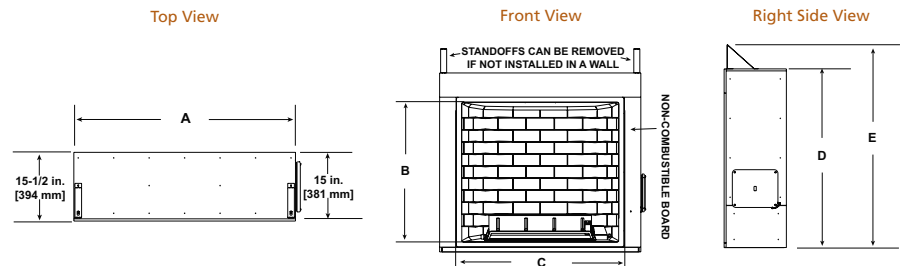

Model	Front Width		Back Width		Height		Depth		Viewing Area	BTU/Hour Input
	Unit	Framing	Unit	Framing	Unit	Framing	Unit	Framing		
Carolina-36"	44" [1118]	48" [1219]	44" [1118]	48" [1219]	42-1/2" [1080]	42-1/2" [1080]	17" [432]	17" [432]	33-3/8" x 28-7/8" [848 x 733]	55,000 (NG), 50,000 (LP)
Carolina-42"	50" [1270]	54" [1372]	50" [1270]	54" [1372]	50-1/2" [1283]	50-1/2" [1283]	17" [432]	17" [432]	39-1/8" x 33-3/4" [994 x 857]	65,000 (NG), 62,000 (LP)

Drawings to the right represent the 36" and 42" combined. Non-combustible material is included in dimensions of product.

SIZE	A	B	C	D	E
Carolina-36"	44 [1118]	28-7/8 [733]	33-3/8 [848]	36-1/2 [927]	42-1/2 [1080]
Carolina-42"	50 [1270]	34-3/4 [883]	39-1/8 [994]	44-1/2 [1130]	50-1/2 [1283]