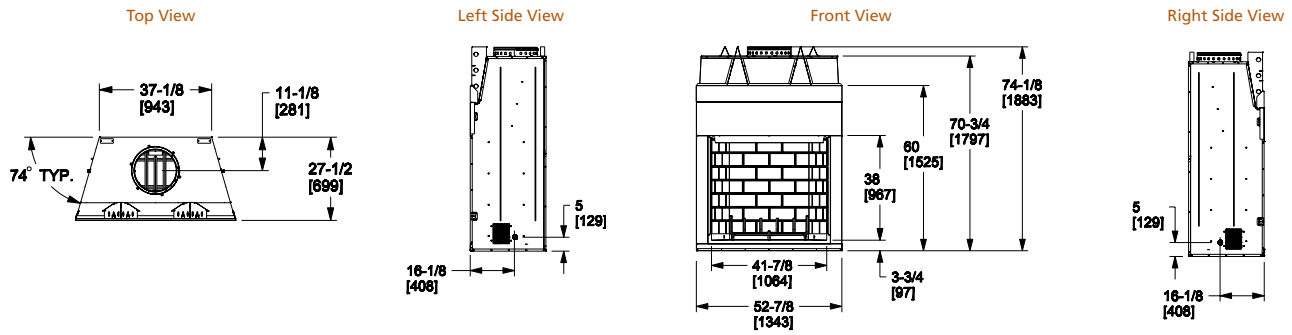

Model	Front Width		Back Width		Height		Depth		Viewing Area
	Unit	Framing	Unit	Framing	Unit	Framing	Unit	Framing	
Castlewood-42"	52-7/8" [1343]	53-7/8" [1368]	37-1/8" [943]	40-1/8" [1019]	74-1/8" [1883]	74-1/2" [1892]	27-1/2" [699]	28-1/2" [724]	38" x 42" [967 x 1067]

Model	Front Width		Back Width		Height		Depth		Viewing Area
	Unit	Framing	Unit	Framing	Unit	Framing	Unit	Framing	
Montana-36"	42" [1067]	43" [1091]	25" [635]	43" [1091]	42-1/4" [1073]	42-3/8" [1076]	23-1/4" [591]	24-1/8" [613]	23-1/2" x 36" [597 x 915]
Montana-42"	48" [1219]	49" [1246]	31" [787]	49" [1246]	42-1/4" [1073]	42-3/8" [1076]	23-1/4" [591]	24-1/8" [613]	23-1/2" x 42" [597 x 1067]