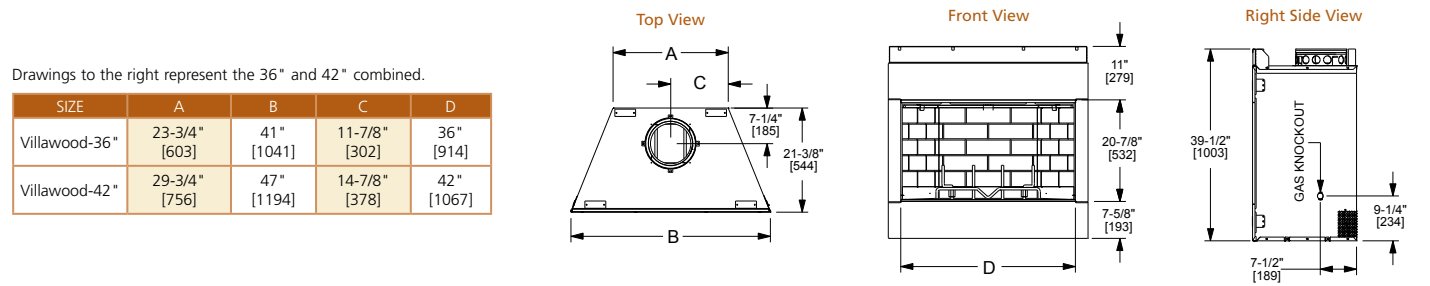

Model	Front Width		Back Width		Height		Depth		Viewing Area
	Unit	Framing	Unit	Framing	Unit	Framing	Unit	Framing	
Villawood-36"	41" [1041]	42" [1067]	23-3/4" [603]	42" [1067]	39-1/2" [1003]	39-3/4" [1010]	21-3/8" [544]	21-1/2" [546]	36" x 20-7/8" [914 x 532]
Villawood-42"	47" [1194]	48" [1219]	29-3/4" [756]	48" [1219]	39-1/2" [1003]	39-3/4" [1010]	21-3/8" [544]	21-1/2" [546]	42" x 20-7/8" [1067 x 532]